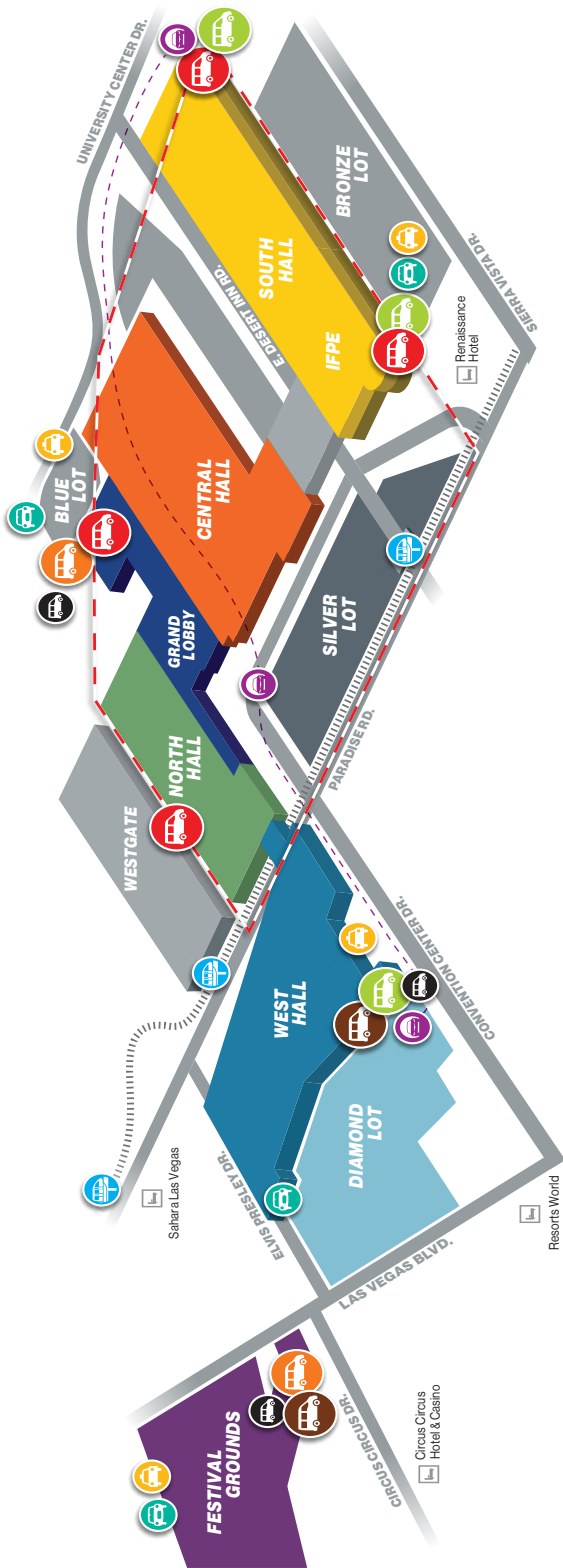

TRANSPORTATION MAP

HOTEL SHUTTLES
Motorcoach buses travel between the official show hotels.
Tues., 3/14 - Fri., 3/17 8 - 11AM & 2 - 6PM
Sat., 3/18 8 - 11AM & 1 - 4PM

EXPRESS SHUTTLES
Mini buses travel between the show campuses during show hours connecting:
• Blue Lot to Festival Lot
• Diamond Lot to Festival Lot
• South Hall to Diamond Lot

THE LVCC CAMPUS SHUTTLE
Mini buses travel around the Las Vegas Convention Center during show hours.

ADDITIONAL OPTIONS
• Golf Cart Service
• Pedicab Service
Watch for them around the show and hop on if there are seats available.

MONORAIL
The monorail has stops at the Las Vegas Convention Center, Westgate Hotel and Sahara Hotel. Monorail passes are available for purchase.

THE LOOP
The innovative underground transportation system provides rides in Teslas under the Las Vegas Convention Center with stops at South Hall, in Silver Lot, and at the Diamond Lot.

TAXI DROP LOCATION

RIDESHARE DROP LOCATION